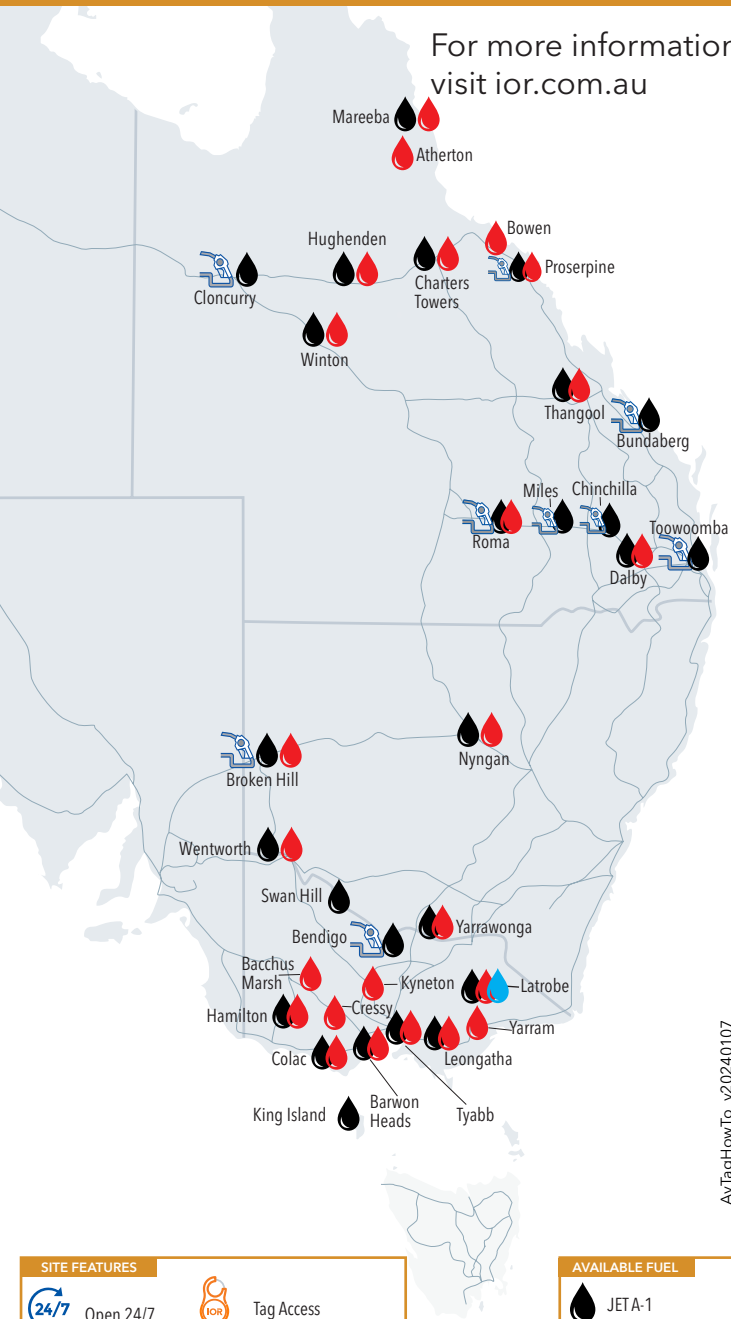

AVIATION NETWORK

For more information
visit ior.com.au

AvTagHowTo_v20240107

SITE FEATURES

-  Open 24/7
-  Call to access
-  EFTPOS
-  Tag Access
-  Into-plane fuelling
-  Fuelcharge Available

AVAILABLE FUEL

-  JETA-1
-  AVGAS 100LL
-  AVPULP

QUEENSLAND						
Atherton Airport	24/7			Red	Black	WiFi, POS
Bowen Airport	24/7			Red		WiFi, POS
Bundaberg Airport			Microscope**		Black	
Charters Towers Airport	24/7			Red	Black	WiFi, POS
Chinchilla Airport		Mobile	Microscope**		Black	POS
Cloncurry Airport	24/7	Mobile	Microscope**		Black	POS
Dalby Airport	24/7			Red	Black	WiFi, POS
Hughenden Airport	24/7	Mobile		Red	Black	POS
Mareeba Airport	24/7			Red	Black	WiFi, POS
Miles Airport		Mobile	Microscope**		Black	POS
Proserpine Airport	24/7	Mobile	Microscope**	Red	Black	WiFi, POS
Roma Airport	24/7*	Mobile	Microscope**	Red	Black	POS
Thangool Airport	24/7^	Mobile		Red	Black	WiFi, POS
Toowoomba City Airport	24/7*	Mobile	Microscope**		Black	POS
Winton Airport	24/7	Mobile		Red	Black	WiFi, POS
NEW SOUTH WALES						
Broken Hill Airport	24/7	Mobile	Microscope**	Red	Black	WiFi, POS
Nyngan Airport	24/7			Red	Black	WiFi, POS
Wentworth Airport	24/7			Red	Black	WiFi, POS
VICTORIA						
Bacchus Marsh Airport	24/7			Red		WiFi, POS
Barwon Heads Airport	24/7			Red	Black	WiFi, POS
Bendigo Airport	24/7	Mobile	Microscope**		Black	POS
Colac Airport	24/7			Red	Black	WiFi, POS
Cressy Airport	24/7			Red		WiFi, POS
Hamilton Airport	24/7			Red	Black	WiFi, POS
Kyneton Airport	24/7			Red		WiFi, POS
Latrobe Airport	24/7			Red	Black, Blue	WiFi, POS
Leongatha Airport	24/7			Red	Black	WiFi, POS
Swan Hill Airport	24/7				Black	WiFi, POS
Tyabb Airport	24/7			Red	Black	WiFi, POS
Yarram Airport	24/7			Red		WiFi, POS
Yarrawonga Airport	24/7			Red	Black	WiFi, POS
TASMANIA						
King Island Airport	24/7			Black		WiFi, POS, ^^