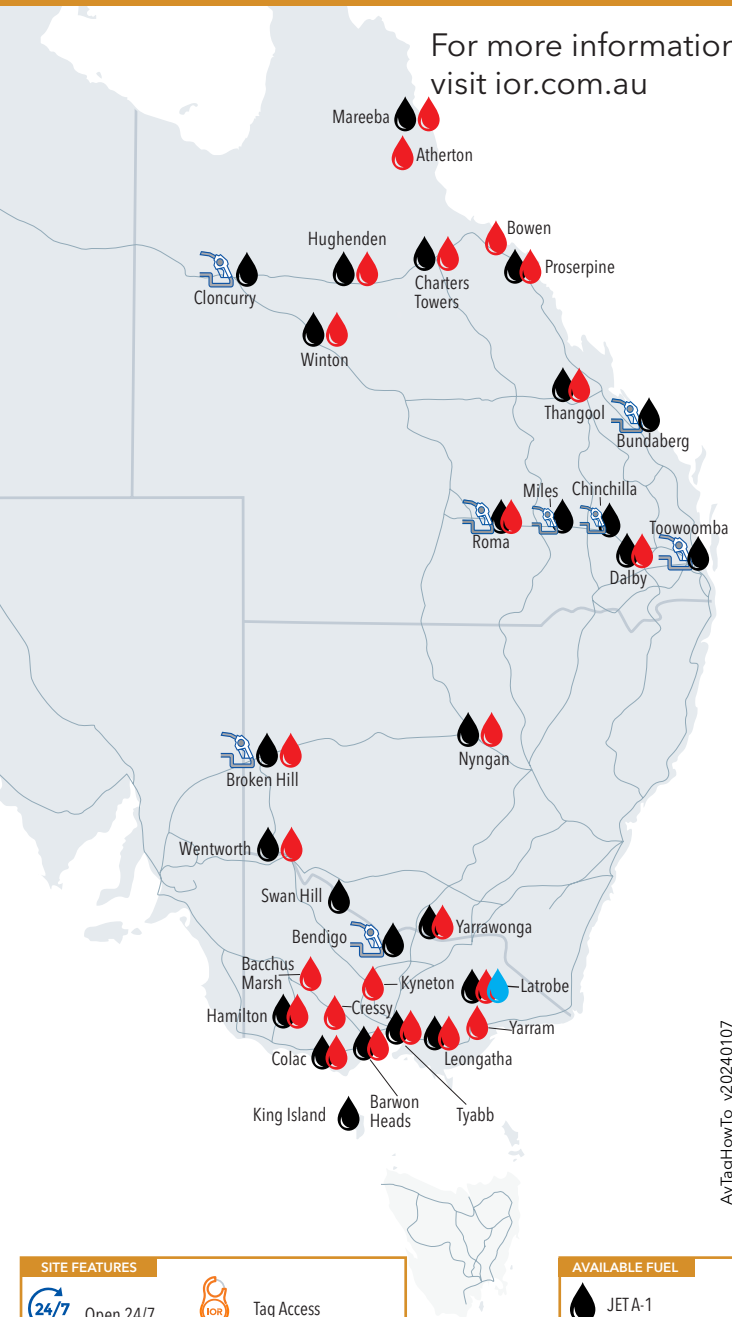

AVIATION NETWORK

For more information
visit ior.com.au

SITE FEATURES

Open 24/7

Tag Access

Call to access

Into-plane fuelling

EFTPOS

Fuelcharge Available

AVAILABLE FUEL

JETA-1

AVGAS 100LL

AVPULP

QUEENSLAND							
Atherton Airport	24/7			Red	Black	WiFi, POS	
Bowen Airport	24/7			Red		WiFi, POS	
Bundaberg Airport			Microscope**		Black		
Charters Towers Airport	24/7			Red	Black	WiFi, POS	
Chinchilla Airport		Mobile	Microscope**		Black	POS	
Cloncurry Airport	24/7	Mobile	Microscope**		Black	POS	
Dalby Airport	24/7			Red	Black	WiFi, POS	
Hughenden Airport	24/7	Mobile		Red	Black	POS	
Mareeba Airport	24/7			Red	Black	WiFi, POS	
Miles Airport		Mobile	Microscope**		Black	POS	
Proserpine Airport	24/7			Red	Black	WiFi, POS	
Roma Airport	24/7*	Mobile	Microscope**	Red	Black	POS	
Thangool Airport	24/7^	Mobile		Red	Black	WiFi, POS	
Toowoomba City Airport	24/7*	Mobile	Microscope**		Black	POS	
Winton Airport	24/7	Mobile		Red	Black	WiFi, POS	
NEW SOUTH WALES							
Broken Hill Airport	24/7	Mobile	Microscope**	Red	Black	WiFi, POS	
Nyngan Airport	24/7			Red	Black	WiFi, POS	
Wentworth Airport	24/7			Red	Black	WiFi, POS	
VICTORIA							
Bacchus Marsh Airport	24/7			Red		WiFi, POS	
Barwon Heads Airport	24/7			Red	Black	WiFi, POS	
Bendigo Airport	24/7	Mobile	Microscope**		Black	POS	
Colac Airport	24/7			Red	Black	WiFi, POS	
Cressy Airport	24/7			Red		WiFi, POS	
Hamilton Airport	24/7			Red	Black	WiFi, POS	
Kyneton Airport	24/7			Red		WiFi, POS	
Latrobe Airport	24/7			Red	Black	Blue	WiFi, POS
Leongatha Airport	24/7			Red	Black	WiFi, POS	
Swan Hill Airport	24/7				Black	WiFi, POS	
Tyabb Airport	24/7			Red	Black	WiFi, POS	
Yarram Airport	24/7			Red		WiFi, POS	
Yarrawonga Airport	24/7			Red	Black	WiFi, POS	
TASMANIA							
King Island Airport	24/7			Black		WiFi, POS, ^^	